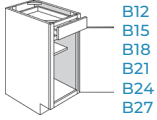

Price includes the following cabinets

- 2 Wall Corner 24" x 30"
- 2 Wall 12" x 30"
- 1 Wall 36" x 15"
- 1 Wall 18" x 30"
- 1 Wall 30" x 15"
- 2 Wall 24" x 30"
- 1 Base Sink 36"
- 1 Base Sink 30"
- 1 Lazy Susan 36"
- 2 Base 12"
- 1 Base 24"
- 1 Blind Base 42"
- 1 Broom 18" x 84"
- 1 Oven 30" x 84"

BASE CABINETS

BASIC BASES

Full Height Door

1 Door, 1 Drawer

2 Door, 2 Drawer

SINK BASES

Sink Base

Sink Base

Sink Base Front

DRAWER BASES

3 Drawer Base

CORNER BASES

Lazy Susan

Blind Corner

TALL CABINETS

2 Door Pantry*