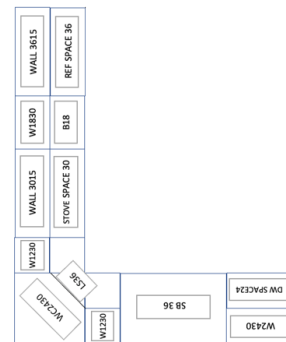

AVAILABLE

NORTH BERGEN

GRAB & GO

BELLMAWR

AVAILABLE

CASTLE CRAFT
CABINETS

8' x 10' L-SHAPE KITCHEN – \$1,647

Price includes the following cabinets

- 1 Wall Corner 24" x 30"
- 2 Wall 12" x 30"
- 1 Wall 36" x 15"
- 1 Wall 18" x 30"
- 1 Wall 30" x 15"
- 1 Wall 24" x 30"
- 1 Base Sink 36"
- 1 Lazy Susan 36"
- 1 Base 18"

10' x 10' x 10' U-SHAPE KITCHEN – \$3,791

Price includes the following cabinets

- 2 Wall Corner 24" x 30"
- 2 Wall 12" x 30"
- 1 Wall 36" x 15"
- 1 Wall 18" x 30"
- 1 Wall 30" x 15"
- 2 Wall 24" x 30"
- 1 Base Sink 36"
- 1 Base Sink 30"
- 1 Lazy Susan 36"
- 2 Base 12"
- 1 Base 24"
- 1 Blind Base 42"
- 1 Broom 18" x 84"
- 1 Oven 30" x 84"