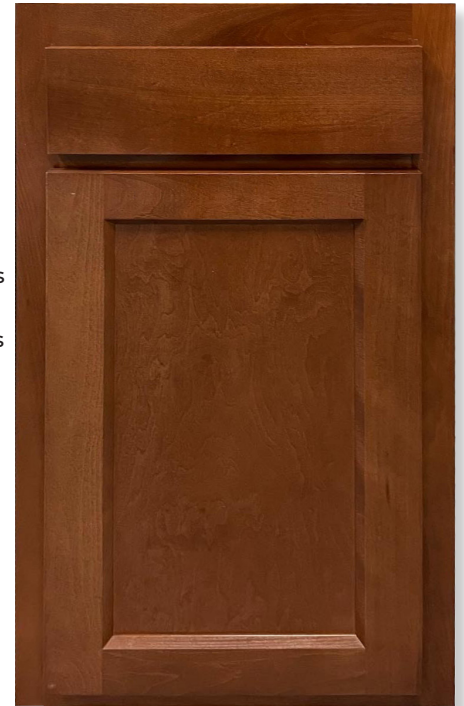

Specifications

STYLE

Door

- Shaker
- Pecan Stain Finish
- Partial Overlay – Framed

Drawer

- Slab Front with Routed Finger Pulls
- Pecan Stain Finish
- Maple Print Interior

Cabinet

- Pecan Stain Finish
- Veneered End Panels
- Maple Print Interior

- Concealed Self Close Hinges

Drawer

- Epoxy Coated Drawer Glides

Cabinet

- Power Nailed Plastic Corner Braces
- Power Nailed and Glued Assembly

MADE IN THE USA

Location Stock Status:

KEYPORT