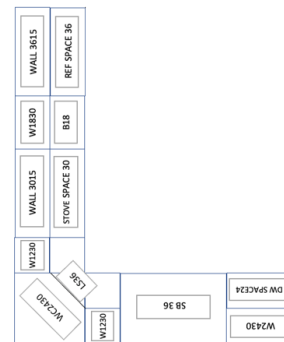

AVAILABLE

BELLMAWR

AVAILABLE

8' x 10' L-SHAPE KITCHEN – \$3,852

Price includes the following cabinets

- 1 Wall Corner 24" x 30"
- 2 Wall 12" x 30"
- 1 Wall 36" x 15"
- 1 Wall 18" x 30"
- 1 Wall 30" x 15"
- 1 Wall 24" x 30"
- 1 Base Sink 36"
- 1 Lazy Susan 36"
- 1 Base 18"

10' x 10' x 10' U-SHAPE KITCHEN – \$9,052

Price includes the following cabinets

- 2 Wall Corner 24" x 30"
- 2 Wall 12" x 30"
- 1 Wall 36" x 15"
- 1 Wall 18" x 30"
- 1 Wall 30" x 15"
- 2 Wall 24" x 30"
- 1 Base Sink 36"
- 1 Base Sink 30"
- 1 Lazy Susan 36"
- 2 Base 12"
- 1 Base 24"
- 1 Blind Base 42"
- 1 Broom 18" x 84"
- 1 Oven 30" x 84"