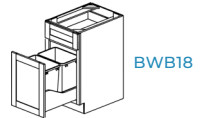

BASE CABINETS

BASIC BASES

Full Height Door

1 Door, 1 Drawer

2 Door, 1 Drawer

SINK BASES

Sink Base

Farm Sink Base

2 Door, 2 Drawers

DRAWER BASES

3 Drawer Base

CORNER BASES

Lazy Susan

Blind Corner

TALL CABINETS

2 Door Pantry

4 Door Pantry

Single Oven

Double Oven

SPECIAL BASES

Microwave Base

Trash Pull Out

WALL CABINETS

BASIC WALL

1 Door 30" H 36" H 42" H

2 Door 30" H 36" H 42" H

2 Glass Doors with Drawers

BRIDGE WALL

12" H 15" H 18" H 24" H

SPECIAL WALL

Wine Rack

Plate Rack