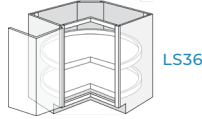

BASE CABINETS

BASIC BASES

Full Height Door

1 Door, 1 Drawer

2 Door, 1 Drawer

SINK BASES

Sink Base

Farm Sink Base

2 Door, 2 Drawers

DRAWER BASES

3 Drawer Base

CORNER BASES

Lazy Susan

Blind Corner

TALL CABINETS

2 Door Pantry

1 Door 30" H 36" H 42" H

2 Door 30" H 36" H 42" H

2 Glass Doors with Drawers

BRIDGE WALL

12" H 15" H 18" H 24" H

SPECIAL WALL

Wine Rack

Plate Rack