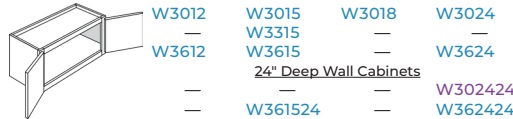

1 Door 30" H 36" H 42" H

2 Door 30" H 36" H 42" H

2 Glass Doors with Drawers

BRIDGE WALL

12" H 15" H 18" H 24" H

SPECIAL WALL

Wine Rack

Plate Rack