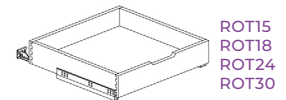

Large Crown

Cove Crown

ACCESSORIES

Rollout Tray

Valance Arch

Valance Straight

Available

Special Order