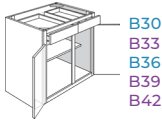

BASE CABINETS

BASIC BASES

Full Height Door

B09-FH

1 Door, 1 Drawer

B12
B15
B18
B21

2 Door, 1 Drawer

B24
B27

2 Door, 2 Drawers

B30
B33
B36
B39
B42

SINK BASES

Sink Base

SB24 SB36
SB27 SB39
SB30 SB42
SB33

Corner Sink Base

CSB36

DRAWER BASES

3 Drawer Base

DB15
DB18
DB24
DB30
DB36

4 Drawer Base

DB12-4
DB15-4
DB18-4
DB21-4
DB24-4

CORNER BASES

Lazy Susan

LS36

EZ Reach