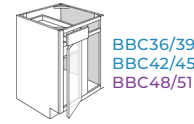

B24
B27
B30

2 Door, 2 Drawers

B33
B36
B39
B42

SINK BASES

Sink Base

SB27
SB30
SB33
SB36
SB39
SB42

Corner Sink Base

CSB36

Corner Sink Front

CSF36

DRAWER BASES

3 Drawer Base

DB12
DB15
DB18
DB24

CORNER BASES

Lazy Susan

LS36

Blind Corner

BBC36/39
BBC42/45
BBC48/51

TALL CABINETS

2 Door Pantry

PC1584x24
PC1590x24
PC1596x24
PC1884x24
PC1890x24
PC1896x24

4 Door Pantry

PC2484x24
PC2490x24
PC2496x24

WALL CABINETS