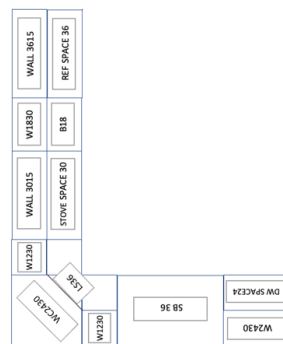

NORTH BERGEN

AVAILABLE

BELLMAWR

AVAILABLE

fabuwood

8' x 10' L-SHAPE KITCHEN – \$2,823

Price includes the following cabinets

- 1 Wall Corner 24" x 30"
- 2 Wall 12" x 30"
- 1 Wall 36" x 15"
- 1 Wall 18" x 30"
- 1 Wall 30" x 15"
- 1 Wall 24" x 30"
- 1 Base Sink 36"
- 1 Lazy Susan 36"
- 1 Base 18"

10' x 10' x 10' U-SHAPE KITCHEN – \$6,769

Price includes the following cabinets

- 2 Wall Corner 24" x 30"
- 2 Wall 12" x 30"
- 1 Wall 36" x 15"
- 1 Wall 18" x 30"
- 1 Wall 30" x 15"
- 2 Wall 24" x 30"
- 1 Base Sink 36"
- 1 Base Sink 30"
- 1 Lazy Susan 36"
- 2 Base 12"
- 1 Base 24"
- 1 Blind Base 42"
- 1 Broom 18" x 84"
- 1 Oven 30" x 84"