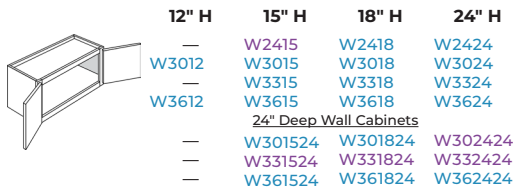

Blind Corner

BBC36/39
BBC42/45
BBC48/51

TALL CABINETS

2 Door Pantry

PC1584x24
PC1590x24
PC1596x24
PC1884x24
PC1890x24
PC1896x24

4 Door Pantry

PC2484x24
PC2490x24
PC2496x24

WALL CABINETS

BASIC WALL

1 Door 30" H 36" H 42" H

W0930 W0936 W0942
W1230 W1236 W1242
W1530 W1536 W1542
W1830 W1836 W1842
W2130 W2136 W2142

2 Door 30" H 36" H 42" H

W2430 W2436 W2442
W2730 W2736 W2742
W3030 W3036 W3042
W3330 W3336 W3342
W3630 W3636 W3642
W3930 — W3942
W4230 — —

BRIDGE WALL

12" H	15" H	18" H	24" H
—	W2415	W2418	W2424
W3012	W3015	W3018	W3024
—	W3315	W3318	W3324
W3612	W3615	W3618	W3624
24" Deep Wall Cabinets			
—	W301524	W301824	W302424
—	W331524	W331824	W332424
—	W361524	W361824	W362424