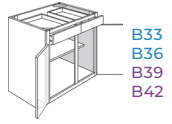

118 North Black Horse Pike
Bellmawr, NJ 08031
856.931.8900

BASE CABINETS

BASIC BASES

Full Height Door

B09-FH
B12-FH
B15-FH
B18-FH
B21-FH

1 Door, 1 Drawer

B09
B12
B15
B18
B21

2 Door, 1 Drawer

B24
B27
B30

2 Door, 2 Drawers

B33
B36
B39
B42

SINK BASES

Sink Base

SB27
SB30
SB33
SB36
SB39
SB42

Corner Sink Base

CSB36