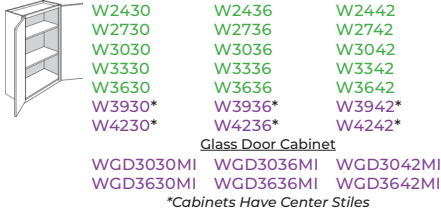

TALL CABINETS

2 Door Pantry

4 Door Pantry

Double Oven

SPECIAL BASES

Microwave Base

WALL CABINETS

BASIC WALL

1 Door 30" H 36" H 42" H

BRIDGE WALL

12" H 15" H 18" H 24" H

SPECIAL WALL

Angle End

Wine Rack

Plate Rack

2 Door 30" H 36" H 42" H

*Cabinets Have Center Stiles

CORNER WALL

Diagonal Corner

Wall Blind

Microwave Shelf

Microwave Cabinet

Wall Hood

Organizer