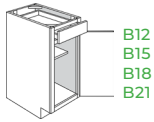

118 North Black Horse Pike
Bellmawr, NJ 08031
856.931.8900

BASE CABINETS

BASIC BASES

Full Height Door

1 Door, 1 Drawer

2 Door, 1 Drawer

SINK BASES

Sink Base

Farm Sink Base

Corner Sink Front

DRAWER BASES

3 Drawer Base

2 Drawer Base

CORNER BASES

EZ Reach

*Lazy Susan Insert Available