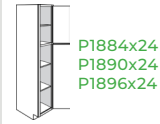

TALL CABINETS

2 Door Pantry