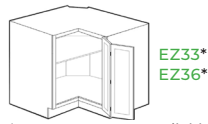

118 North Black Horse Pike
Bellmawr, NJ 08031
856.931.8900

BASE CABINETS

BASIC BASES

Full Height Door

1 Door, 1 Drawer

2 Door, 1 Drawer

SINK BASES

Sink Base

Farm Sink Base

Corner Sink Front

DRAWER BASES

3 Drawer Base

2 Drawer Base

CORNER BASES

EZ Reach

*Lazy Susan Insert Available

Lazy Susan Insert

Blind Corner

TALL CABINETS

2 Door Pantry

4 Door Pantry

Double Oven

SPECIAL BASES

Microwave Base