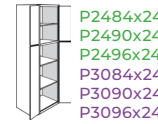

Farm Sink Base

Corner Sink Front

DRAWER BASES

3 Drawer Base

2 Drawer Base

CORNER BASES

EZ Reach

*Lazy Susan Insert Available

Lazy Susan Insert

Blind Corner

TALL CABINETS

2 Door Pantry

4 Door Pantry

Double Oven

SPECIAL BASES

Microwave Base

WALL CABINETS

BASIC WALL

1 Door 30" H 36" H 42" H

2 Door 30" H 36" H 42" H

*Cabinets Have Center Stiles

BRIDGE WALL

12" H 15" H 18" H 24" H

24" Deep Wall Cabinets