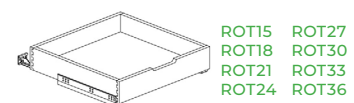

ACCESSORIES

Corbel

Valance Arch

Post

Touch Up Kit

Traditional Bun Foot

Tapered Bun Foot

Rollout Tray