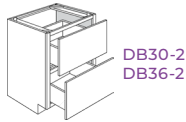

118 North Black Horse Pike
Bellmawr, NJ 08031
856.931.8900

BASE CABINETS

BASIC BASES

Full Height Door

1 Door, 1 Drawer

2 Door, 1 Drawer

SINK BASES

Sink Base

Farm Sink Base

Corner Sink Front

DRAWER BASES

3 Drawer Base

2 Drawer Base

CORNER BASES

EZ Reach

*Lazy Susan Insert Available