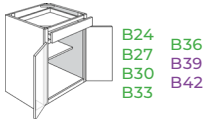

118 North Black Horse Pike
Bellmawr, NJ 08031
856.931.8900

BASE CABINETS

BASIC BASES

Full Height Door

1 Door, 1 Drawer

2 Door, 1 Drawer

SINK BASES

Sink Base

Farm Sink Base

Corner Sink Front

DRAWER BASES

3 Drawer Base

2 Drawer Base

CORNER BASES

EZ Reach

*Lazy Susan Insert Available