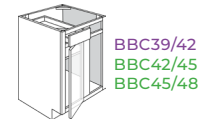

Blind Corner