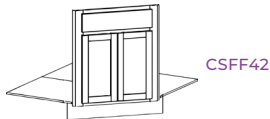

118 North Black Horse Pike
Bellmawr, NJ 08031
856.931.8900

BASE CABINETS

BASIC BASES

Full Height Door

1 Door, 1 Drawer

2 Door, 1 Drawer

SINK BASES

Sink Base

Farm Sink Base

Corner Sink Front

DRAWER BASES

3 Drawer Base

2 Drawer Base

CORNER BASES

EZ Reach

*Lazy Susan Insert Available