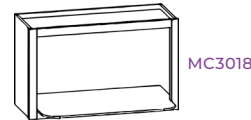

Microwave Shelf