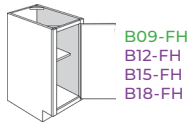

118 North Black Horse Pike
Bellmawr, NJ 08031
856.931.8900

BASE CABINETS

BASIC BASES

Full Height Door

1 Door, 1 Drawer

2 Door, 1 Drawer

SINK BASES

Sink Base

Farm Sink Base

Corner Sink Front

DRAWER BASES

3 Drawer Base

2 Drawer Base

CORNER BASES

EZ Reach

*Lazy Susan Insert Available