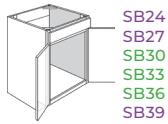

118 North Black Horse Pike
Bellmawr, NJ 08031
856.931.8900

BASE CABINETS

BASIC BASES

Full Height Door

1 Door, 1 Drawer

2 Door, 1 Drawer

SINK BASES

Sink Base

Farm Sink Base

Corner Sink Front

DRAWER BASES

3 Drawer Base

2 Drawer Base

CORNER BASES

EZ Reach

*Lazy Susan Insert Available