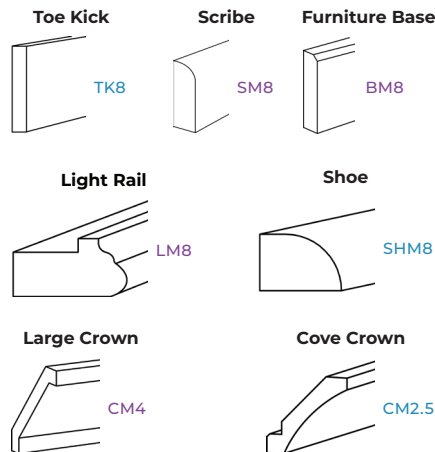

BASE CABINETS

BASIC BASES

SINK BASES

DRAWER BASES

CORNER BASES

TALL CABINETS

WALL CABINETS

BASIC WALL

BRIDGE WALL

SPECIAL WALL

CORNER WALL

MISCELLANEOUS

PANELS & FILLERS

MOLDINGS

ACCESSORIES

Available

Special Order

*Additional items not shown above may be available for Special Order;
Line drawings may not accurately depict cabinet detail —
Speak to a sales representative for more information.

GRAND HAVEN
152GH_
V-1123 - KEY