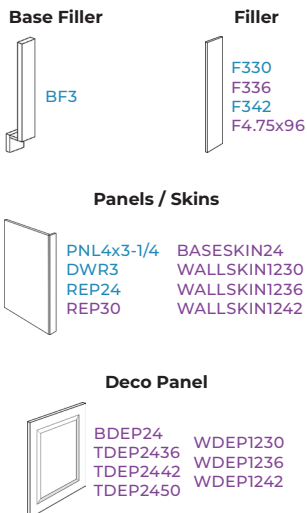

BASE CABINETS

BASIC BASES

SINK BASES

DRAWER BASES

CORNER BASES

TALL CABINETS

WALL CABINETS

BASIC WALL

BRIDGE WALL

SPECIAL WALL

CORNER WALL

MISCELLANEOUS

PANELS & FILLERS

MOLDINGS

ACCESSORIES

Available

Special Order

*Additional items not shown above may be available for Special Order;
Line drawings may not accurately depict cabinet detail —
Speak to a sales representative for more information.

GRAND HAVEN
152GH_
V-1123 - KEY