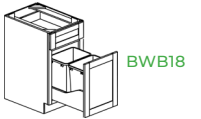

Trash Pullout