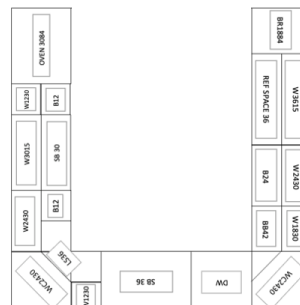

8' x 10' L-SHAPE KITCHEN – \$2,832

Price Includes The Following Cabinets:

- 1 Wall Corner 24" x 30"
- 2 Wall 12" x 30"
- 1 Wall 36" x 15"
- 1 Wall 18" x 30"
- 1 Wall 30" x 15"
- 1 Wall 24" x 30"
- 1 Base Sink 36"
- 1 Lazy Susan 36"
- 1 Base 18"

10' x 10' x 10' U-SHAPE KITCHEN – \$6,533

Price Includes The Following Cabinets:

- 2 Wall Corner 24" x 30"
- 2 Wall 12" x 30"
- 1 Wall 36" x 15"
- 1 Wall 18" x 30"
- 1 Wall 30" x 15"
- 2 Wall 24" x 30"
- 1 Base Sink 36"
- 1 Base Sink 30"
- 1 Lazy Susan 36"
- 2 Base 12"
- 1 Base 24"
- 1 Blind Base 42"
- 1 Broom 18" x 84"
- 1 Oven 30" x 84"

BASIC BASES

Full Height Door

1 Door, 1 Drawer

2 Door, 1 Drawer

SINK BASES

Sink Base

Farm Sink Base

Corner Sink Base

DRAWER BASES

3 Drawer Base

2 Drawer Base

Corner Sink Front

CORNER BASES

Lazy Susan

EZ Reach

Blind Corner