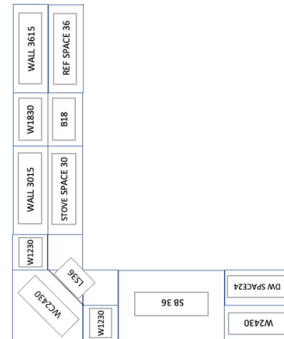

Location Stock Status:

KEYPORT

GRAB & GO

NORTH BERGEN

GRAB & GO

BELLMAWR

AVAILABLE

Port & Bell
CABINETRY

8' x 10' L-SHAPE KITCHEN – \$2,832

Price Includes The Following Cabinets:

- 1 Wall Corner 24" x 30"
- 2 Wall 12" x 30"
- 1 Wall 36" x 15"
- 1 Wall 18" x 30"
- 1 Wall 30" x 15"
- 1 Wall 24" x 30"
- 1 Base Sink 36"
- 1 Lazy Susan 36"
- 1 Base 18"

DRAWER BASES

3 Drawer Base

2 Drawer Base

Corner Sink Front

CORNER BASES

Lazy Susan

EZ Reach

Blind Corner