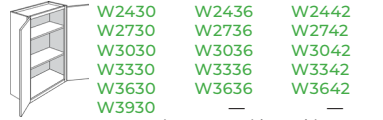

2 Door 30" H 36" H 42" H

GDW3030 GDW3036 GDW3042
GDW3630 GDW3636 GDW3642

*Open Cabinets with No Door & Matching Finish Interior Available