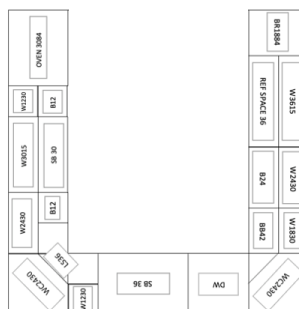

Port & Bell
CABINETS

8' x 10' L-SHAPE KITCHEN – \$2,627

Price includes the following cabinets

- 1 Wall Corner 24" x 30"
- 2 Wall 12" x 30"
- 1 Wall 36" x 15"
- 1 Wall 18" x 30"
- 1 Wall 30" x 15"
- 1 Wall 24" x 30"
- 1 Base Sink 36"
- 1 Lazy Susan 36"
- 1 Base 18"

10' x 10' x 10' U-SHAPE KITCHEN – \$5,733

Price includes the following cabinets

- 2 Wall Corner 24" x 30"
- 2 Wall 12" x 30"
- 1 Wall 36" x 15"
- 1 Wall 18" x 30"
- 1 Wall 30" x 15"
- 2 Wall 24" x 30"
- 1 Base Sink 36"
- 1 Base Sink 30"
- 1 Lazy Susan 36"
- 2 Base 12"
- 1 Base 24"
- 1 Blind Base 42"
- 1 Broom 18" x 84"
- 1 Oven 30" x 84"

Corner Sink Front

DRAWER BASES

3 Drawer Base

2 Drawer Base

CORNER BASES

EZ Reach

*Lazy Susan Insert Available

Lazy Susan Insert