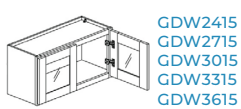

2 Door - Glass**